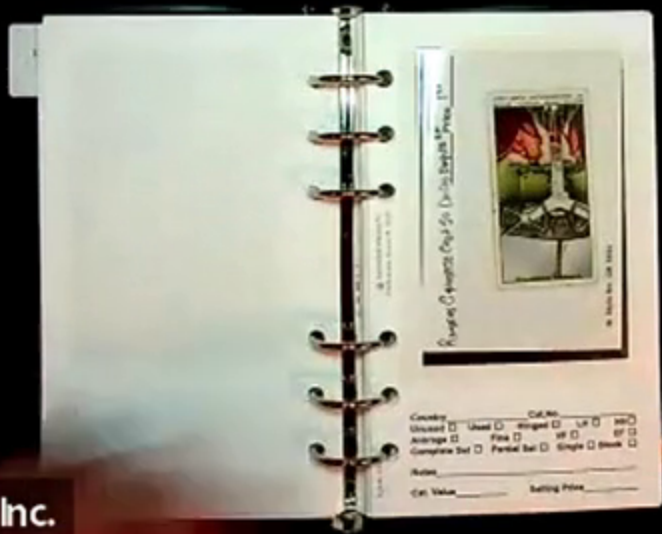

Harmers International, Inc.